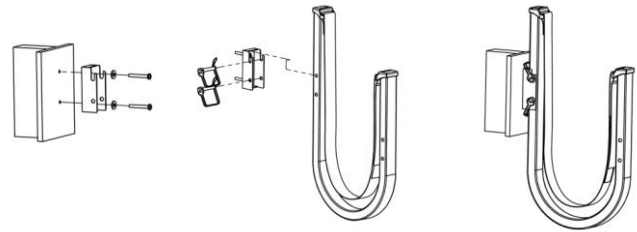

Universal Wall-Mount Brackets

Used with EZ Racks, SUP Racks & Canoe FLAT Racks

SKU 31-5555

Updated October 2011

Suspenz, Inc. Spacing Chart ©

Boat Length	Ideal Tower Spacing (40%)	Min/Max spacing for each boat (35% / 50%)
8'	3' 2"	2' 10" / 4'
8' 6"	3' 5"	3' / 4' 3"
9'	3' 7"	3' 2" / 4' 6"
9' 6"	3' 10"	3' 4" / 4' 9"
10'	4'	3' 6" / 5'
10' 6"	4' 2"	3' 8" / 5' 3"
11'	4' 5"	3' 10" / 5' 6"
11' 6"	4' 7"	4' / 5' 9"
12'	4' 10"	4' 2" / 6'
12' 6"	5'	4' 5" / 6' 3"
13'	5' 2"	4' 7" / 6' 6"
13' 6"	5' 5"	4' 9" / 6' 9"
14'	5' 7"	4' 11" / 7'
14' 6"	5' 10"	5' 1" / 7' 3"
15'	6'	5' 3" / 7' 6"
15' 6"	6' 2"	5' 5" / 7' 9"
16'	6' 5"	5' 7" / 8'
16' 6"	6' 7"	5' 9" / 8' 3"
17'	6' 10"	5' 11" / 8' 6"
17' 6"	7'	6' 2" / 8' 9"
18'	7' 2"	6' 4" / 9'
18' 6"	7' 5"	6' 6" / 9' 3"
19'	7' 7"	6' 8" / 9' 6"
19' 6"	7' 10"	6' 10" / 9' 9"
20'	8'	7' / 10'
20' 6"	8' 2"	7' 2" / 10' 3"
21'	8' 5"	7' 4" / 10' 6"
21' 6"	8' 7"	7' 6" / 10' 9"
22'	8' 10"	7' 8" / 11'
22' 6"	9'	7' 11" / 11' 3"

SUP Rack

Canoe FLAT Rack

The same concept applies to the EZ Rack (not shown).

Item #	Parts List	Qty
1	Wall Mount Bracket	2
2	Phillips Head Screw	4
3	Flat Washer	4
4	Locking Pin	4

Tools required:

1. Measuring tape
2. Pencil to mark the hole positions
3. Electric drill to set the pilot holes
4. 3/16" Drill bit to set the pilot holes
5. Phillips Head screwdriver
6. Bar of Soap

Mounting of Rack:

1. Use the Spacing Chart above to determine the distance between Wall Mount Rack brackets.
2. Attach brackets according to the drawings above (note EZ not shown, same concept applies.)
3. Rub soap on the screw threads for ease of installation.