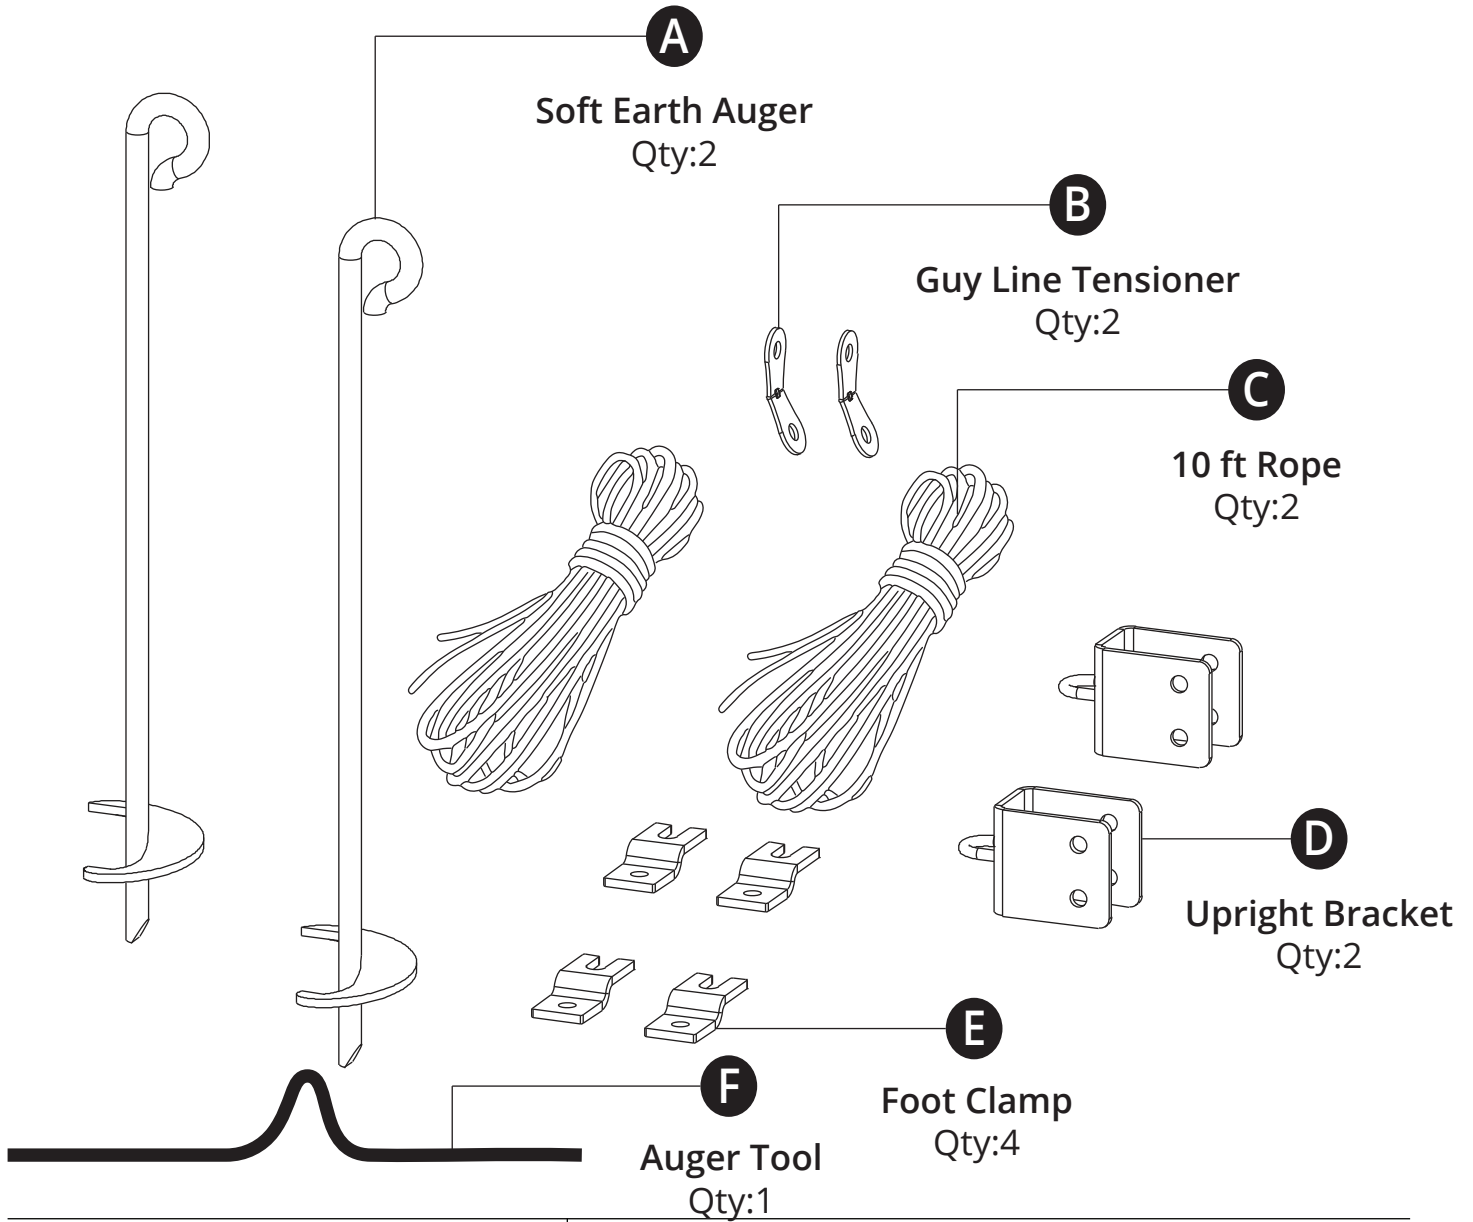

# ▲ TEAL TRIANGLE

---

## G-SYSTEM ANCHOR KIT

SCAN ME  
FOR INSTALLATION VIDEO

# PARTS LIST

## INCLUDED HARDWARE:

			
<b>G</b>	<b>H</b>	<b>I</b>	<b>J</b>
1/4" x 2.5 Lag Screw Qty: 4	M6-1.0 x 54mm Hex Head Screw Qty: 4	M6 -1.0 Hex Nuts Qty: 4	M6 Washers Qty: 12