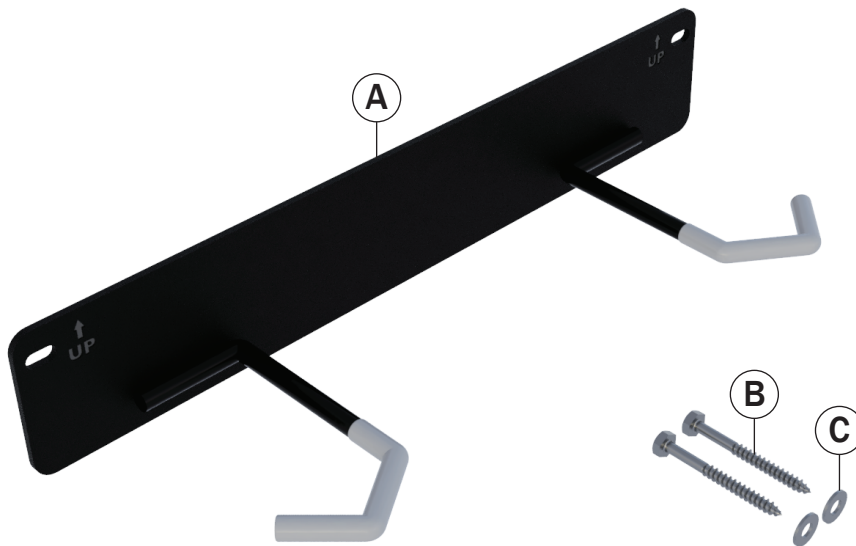

- 50 lbs. max per arm
- 100 lbs. max per unit

INSTALLATION INSTRUCTIONS

INSTALLATION VIDEOS AVAILABLE ON STOREYOURBOARD.COM UNDER "VIDEO OVERVIEW"

RECOMMENDED TOOLS

- Drill/driver
- Drill bits
- Socket Wrench
- Level
- Tape measure
- Pencil
- Stud finder