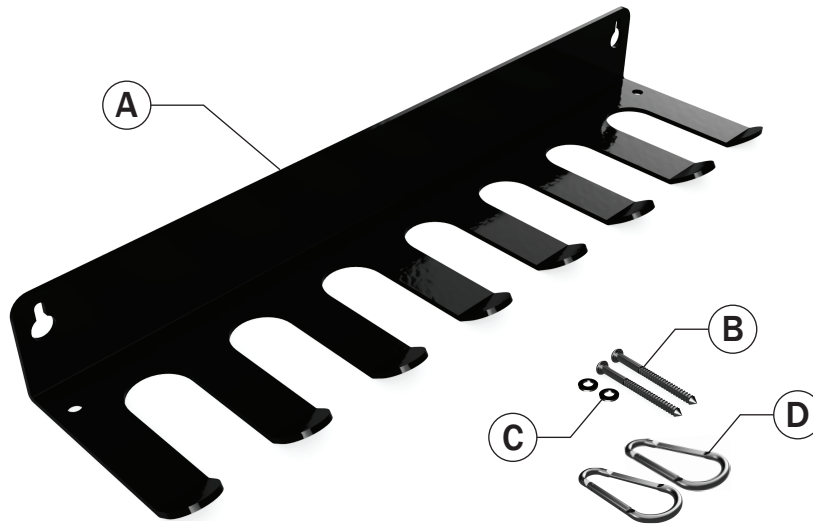

THANK YOU FOR YOUR PURCHASE!

WARNING!

It is the user's responsibility to ensure the safe and proper use of this product. StoreYourBoard is not responsible for damages and injuries related to installation or use, including improper or inadequate mounting. Wear eye protection and locate electrical wiring in walls prior to installation. Not intended for children.

Misuse of this product could result in serious injury or death.

PLEASE READ ALL INSTRUCTIONS BEFORE PRODUCT INSTALLATION

INCLUDES:

- 1 - Wall Rack
- 2 - Wall Screws
- 2 - Machine Washers

WEIGHT LIMITS:

- 5 lbs. max per slot
- 20 lbs. max per unit

INSTALLATION INSTRUCTIONS

INSTALLATION VIDEOS AVAILABLE ON STOREYOURBOARD.COM UNDER "VIDEO OVERVIEW"

RECOMMENDED TOOLS

- Drill/driver
- Drill bits
- Phillips-head screwdriver
- Level
- Tape measure
- Pencil
- Stud finder

PART IDENTIFICATION

- A) Wall Rack
- B) Wall Screws
- C) Machine Washers
- D) Carabiners

1. Use a stud finder to locate the nearest studs on the wall you wish to install the rack on. Mark each stud location with a pencil. Ensure your stud locations are roughly 16" apart.

2. Hold the rack up to the wall at the desired mounting height. Align the mounting holes with the stud locations marked in the previous step. Use a level to ensure the rack is evenly balanced horizontally. Once balanced, mark both mounting hole locations with a pencil.

NEED HELP?

WE HIGHLY VALUE YOUR FEEDBACK! HELP SYB AND OTHER CUSTOMERS BY LEAVING A REVIEW OF YOUR EXPERIENCE.

✉ info@storeyourboard.com

☎ 1.877.880.5934